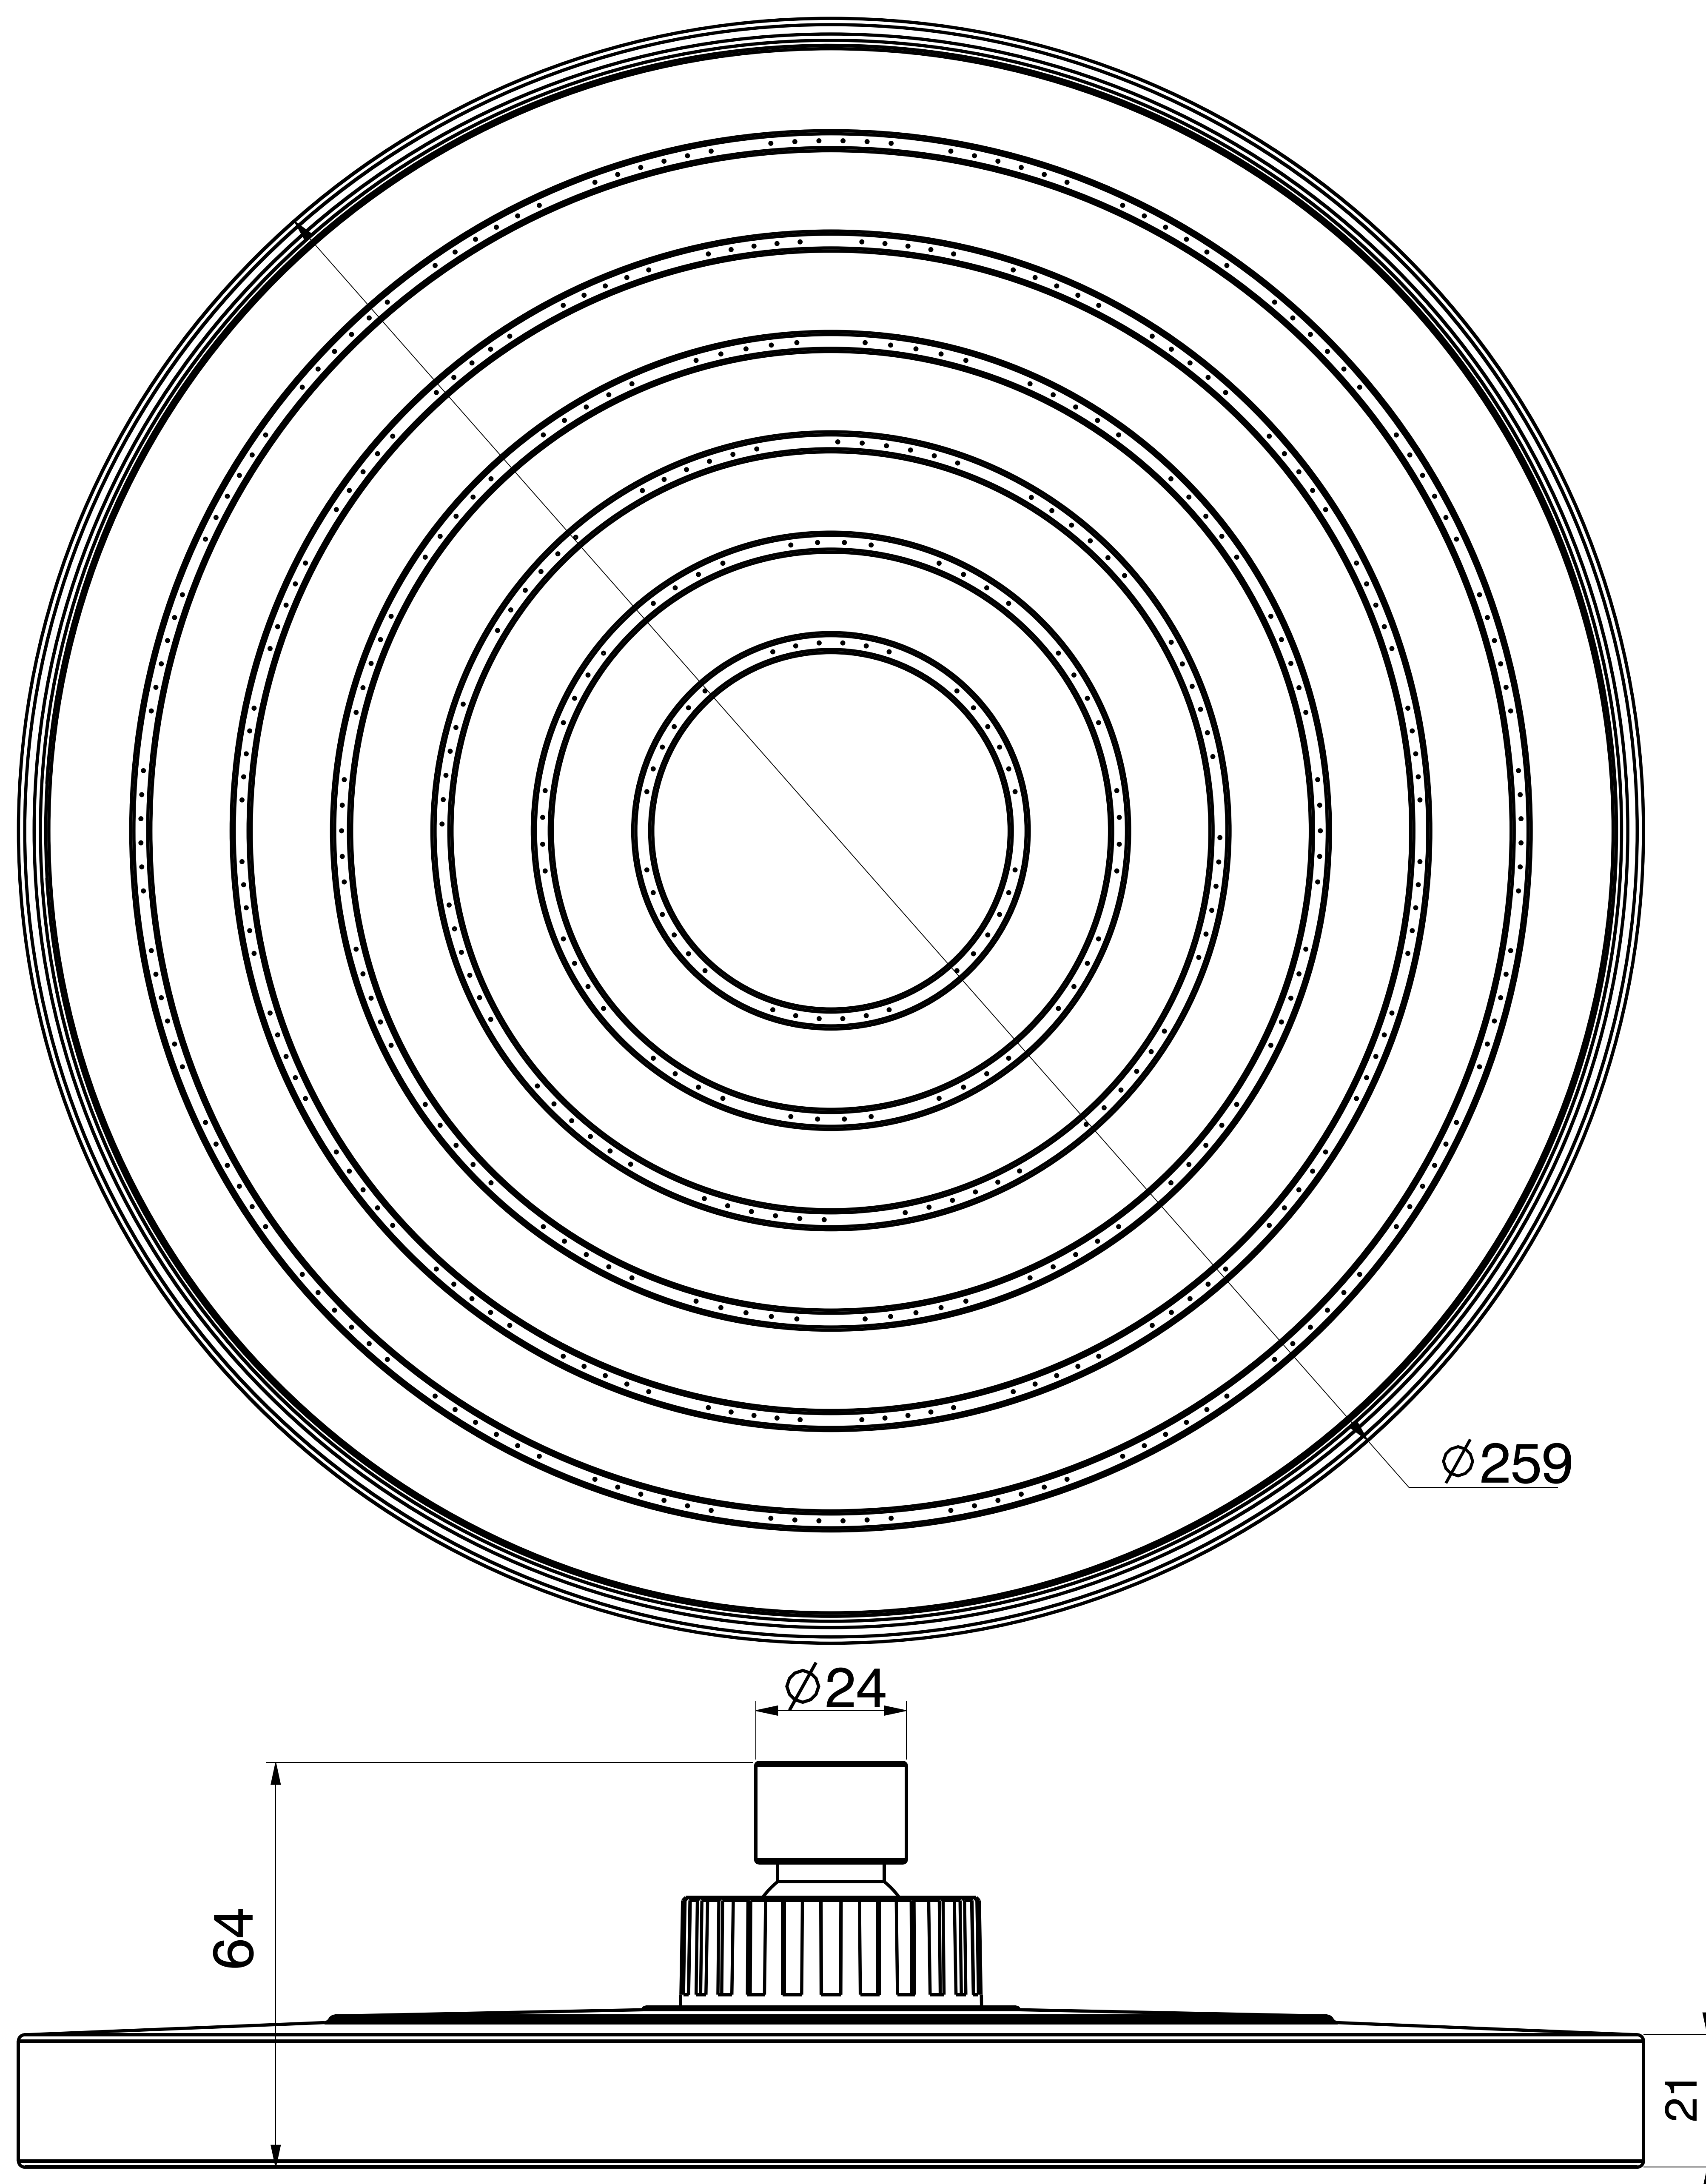

ABS Rain Shower

Product Code : **28195**

Technical Drawing

All dimension are in **mm**